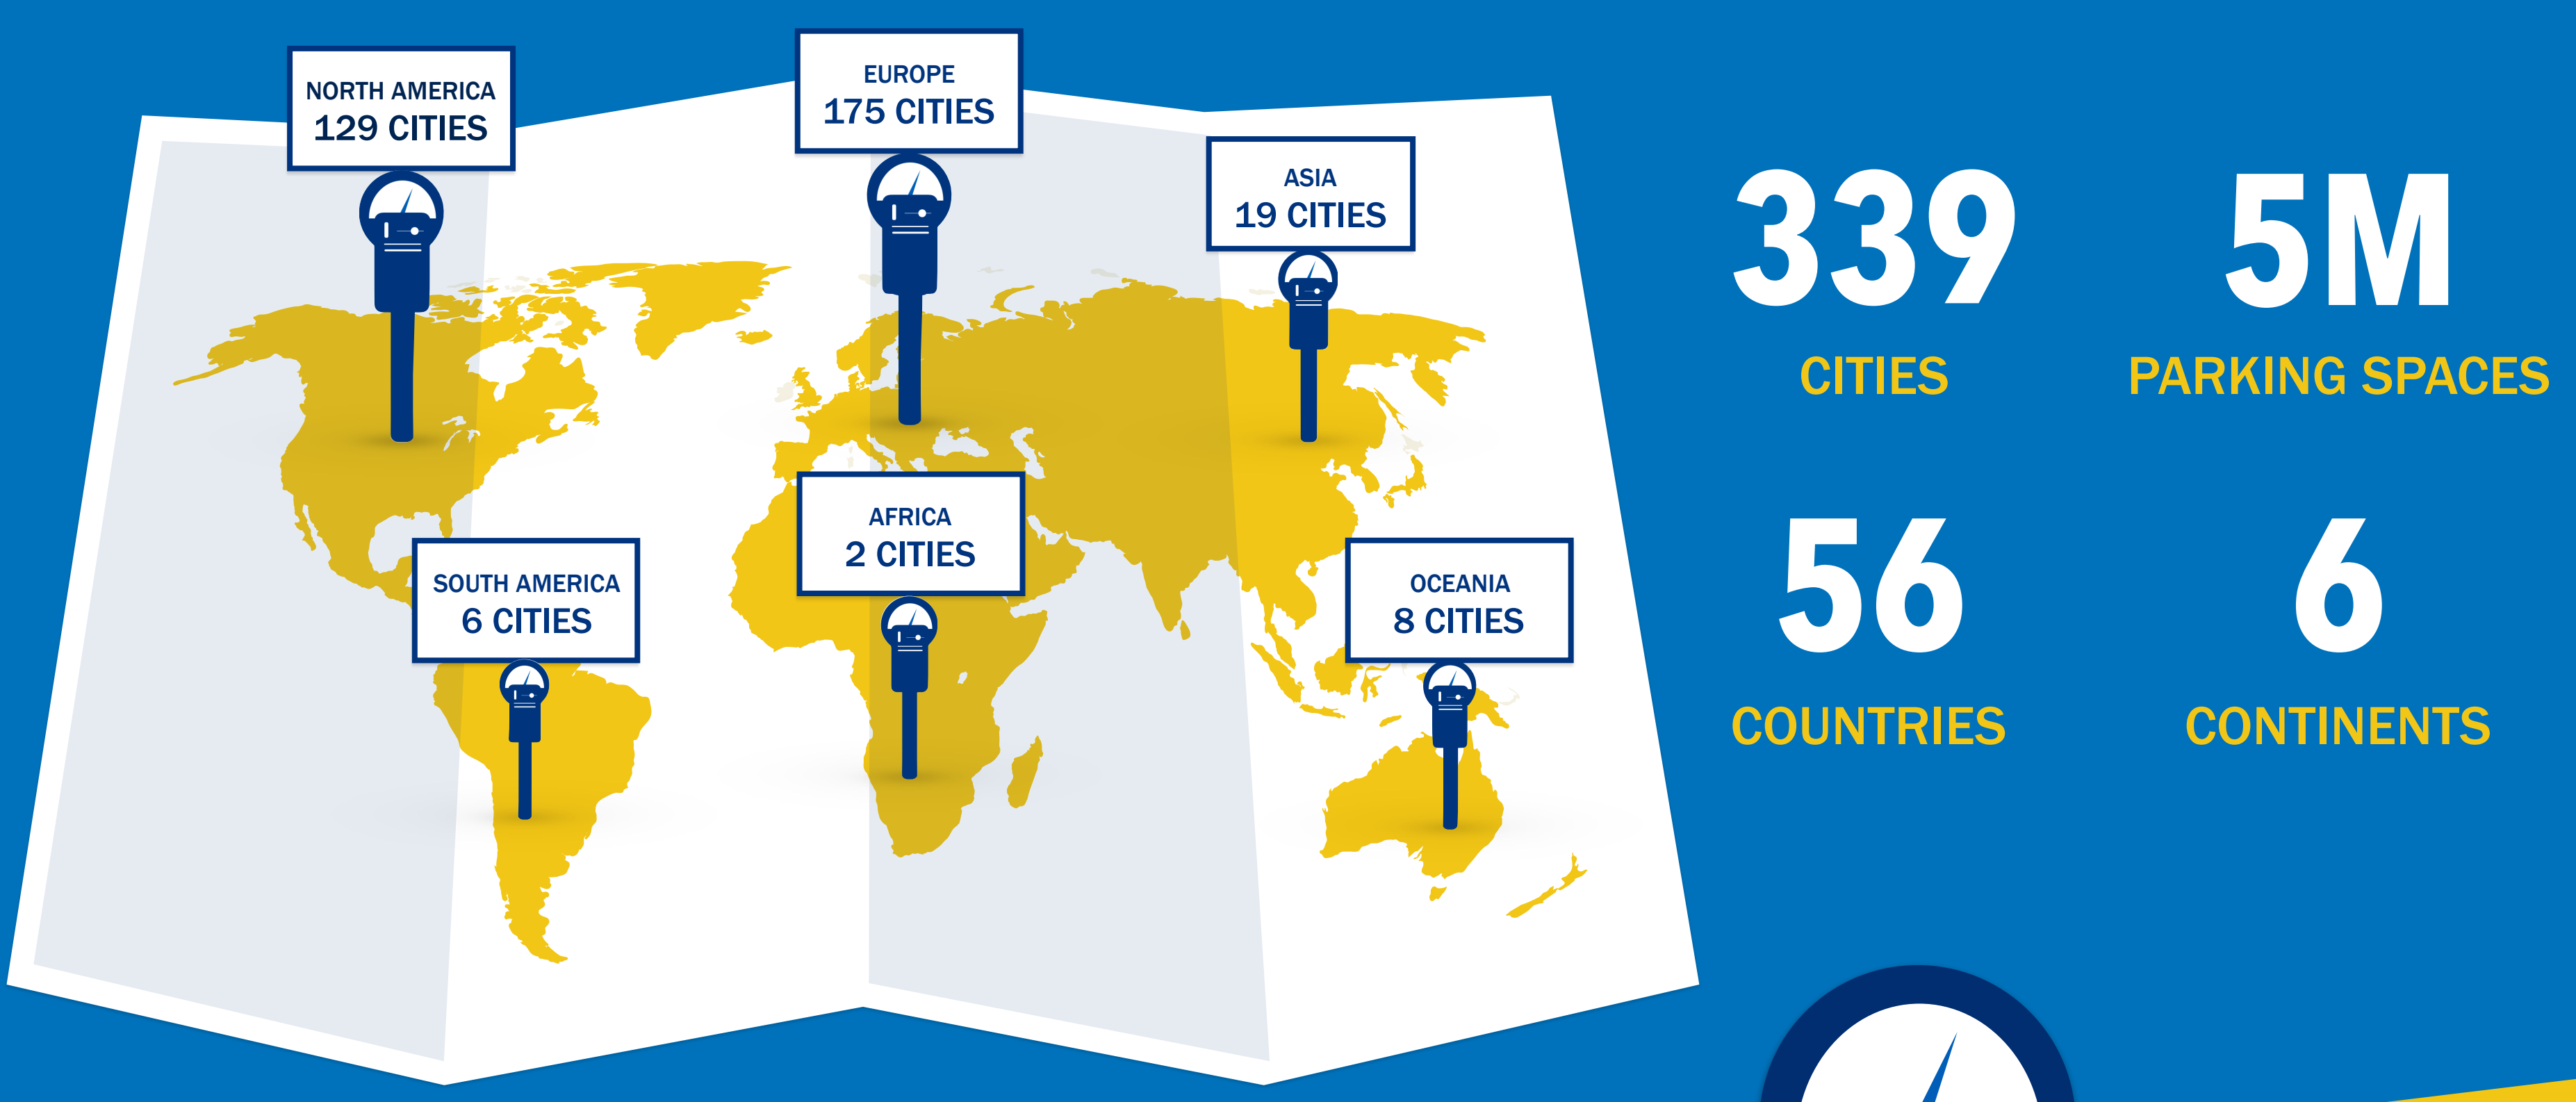

INRIX Parking Coverage Expansion

The World's Most Comprehensive Parking Database Just Got Even Bigger!

In 2018, INRIX doubled the size of our Off-Street Parking Database

Our Off-Street Parking Database can now help drivers find a place to park in 15,100 cities in 88 countries

88 COUNTRIES **15K** CITIES **7** CONTINENTS **35M** SPACES

INRIX also expanded the size & quality of our industry leading On-Street Parking Database

Added 100,000+ NEW BLOCKS

SPAIN

FRANCE

U.K.

NORWAY

SWEDEN

RUSSIA

Added 269 NEW CITIES

INRIX can now help drivers find On-Street Parking in 339 cities in 56 countries across the globe

INRIX Parking is committed to giving drivers the most complete parking experience all over the world.