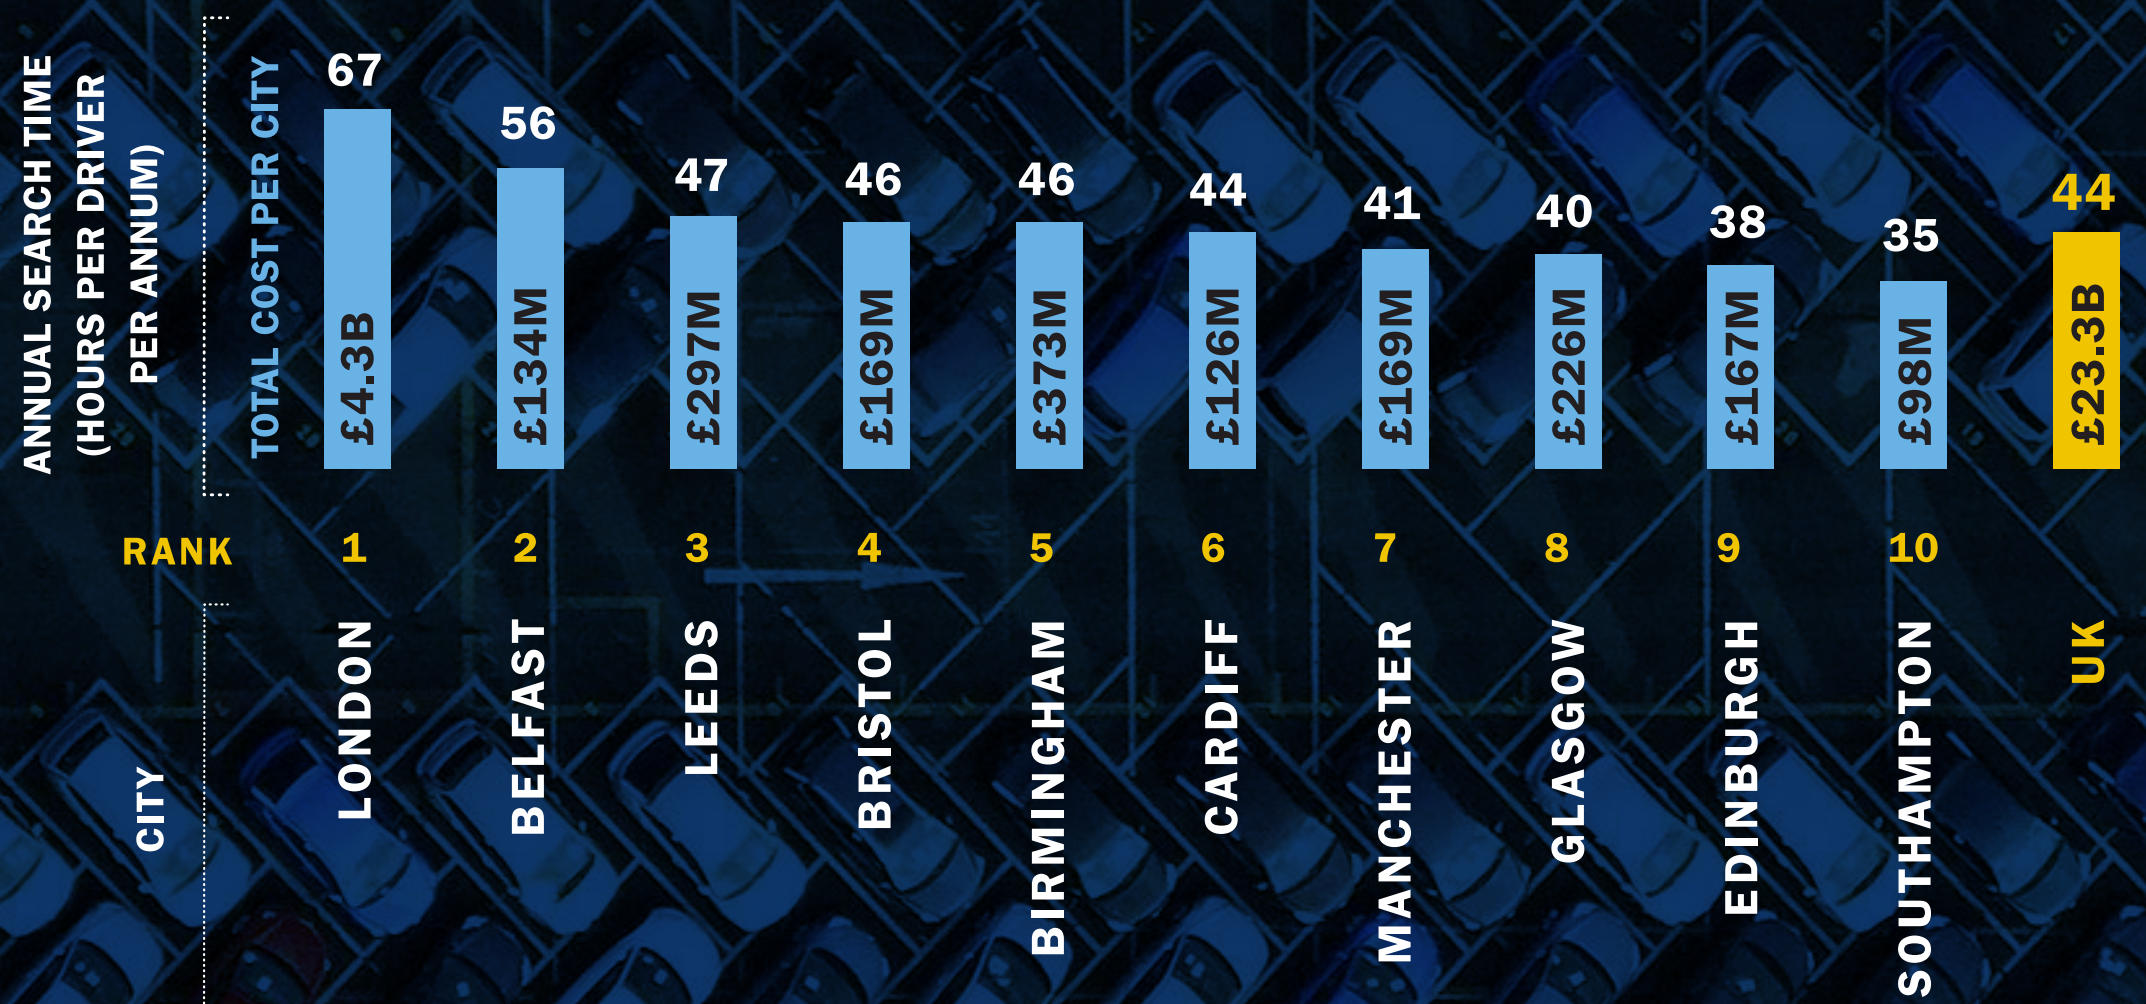

## IMPACT OF PARKING PAIN IN THE UK

The new INRIX study on parking pain combines data from the INRIX parking database of 100,000 locations across 8,700 cities in over 100 countries, with the largest ever parking survey of 17,968 drivers in 30 of the biggest cities in the US, UK and Germany. The research found that UK drivers spend an average of 44 hours a year searching for parking, costing the UK economy more than £23 billion annually in wasted time, fuel and emissions.

### INRIX PARKING RATE DATA PER CITY CENTRE